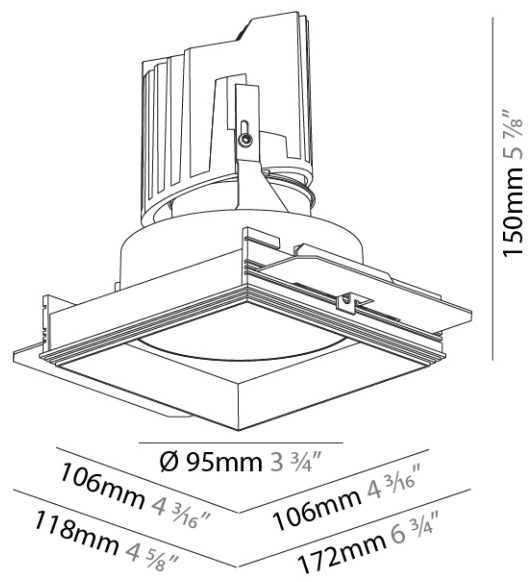

Fixture Material: Aluminum Die Cast
Cut-out Measurements: 120mm / 4 3/4" x 120mm / 4 3/4"
Upon Request: Unique Ceiling Thickness

ELECTRICAL

Lamp Type: LED (Zhaga Standard)
Input Wattage (W): 15.5
Total Output Wattage (W): 14.5
Dimming: Tri-Mode (Non-Dimming and Phase Dimming (120Vac only) and 0-10V Dimming)
Driver Included: No
Driver Location: Recessed Housing
Driver Type: Constant Current - Universal
Driver Class: Class 2
Housing: See components
Input Voltage (V): 120 - 277
Constant Current (MA): 500

LED

Number of LEDs: 1
Color Temperature (°K): 2700 / 3000 / 3500 / 4000
Max. Delivered Lumen (lm): 940 / 980 / 1029 / 1050
Nominal Lumen (lm): 1386 / 1438 / 1511 / 1542
CRI: >90 CRI
Efficiency (%): 87.9 / 88.4 / 87.9
Lamp Life (hrs): 50000
Upon Request: RGB-W Tunable White Special Color Temperature Special LED

OPTICAL

Reflector*: 20 / 40 / 60
Upon Request: Special Beam Angles

RATINGS AND CERTIFICATIONS
© 2024 Zaneen Lighting, Inc. 188-3382, F 416-247-9319, www.zaneen.com

Available for international specifications by adding 'INT' at the end of the existing Model #. For assistance on 'custom' specifications, contact zteam@zaneen.com.
In a constant effort to supply the best product, we reserve the right to change specifications or materials without notice. The most recent specification sheets are found at zaneen.com
IP rating: IP20