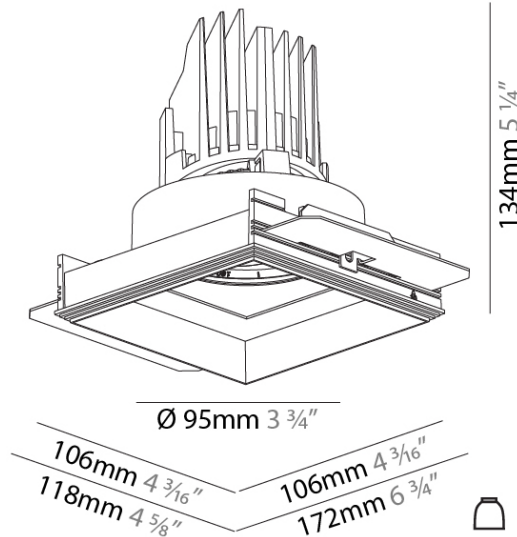

ELECTRICAL

Lamp Type: LED (Zhaga Standard)
Input Wattage (W): 15.5
Total Output Wattage (W): 14.5
Dimming: Tri-Mode (Non-Dimming and Phase Dimming (120Vac only) and 0-10V Dimming)
Driver Included: No
Driver Location: Recessed Housing
Driver Type: Constant Current - Universal
Driver Class: Class 2
Housing: See components
Input Voltage (V): 120 - 277
Constant Current (MA): 500

LED

Number of LEDs: 1
[Color Temperature (°K): 2700 / 3000 / 3500 / 4000](#)
Max. Delivered Lumen (lm): 940 / 980 / 1029 / 1050
Nominal Lumen (lm): 1386 / 1438 / 1511 / 1542
CRI: >90 CRI
Efficiency (%): 87.9 / 88.4 / 87.9
Lamp Life (hrs): 50000
Upon Request: RGB-W Tunable White Special Color Temperature
Special LED

OPTICAL

[Reflector°: 20 / 40 / 60](#)
Adjustability: Rotational 355°; Tilt 30°
Upon Request: Special Beam Angles

RATINGS AND CERTIFICATIONS

Available for international specifications by adding "INT" at the end of the existing Model #. For assistance on 'custom' specifications, contact zteam@zaneen.com. In a constant effort to supply the best product, we reserve the right to change specifications or materials without notice. The most recent specification sheets are found at zaneen.com

IP rating: IP20