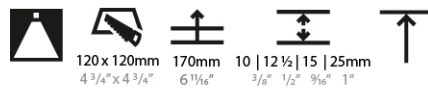

Fixture Material: Aluminum Die Cast
Cut-out Measurements: 120mm / 4 3/4" x 120mm / 4 3/4"
Upon Request: Unique Ceiling Thickness

ELECTRICAL

Lamp Type: LED (Zhaga Standard)
Input Wattage (W): 15.5
Total Output Wattage (W): 14.5
Dimming: Tri-Mode (Non-Dimming and Phase Dimming (120Vac only) and 0-10V Dimming)
Driver Included: No
Driver Location: Recessed Housing
Driver Type: Constant Current - Universal
Driver Class: Class 2
Housing: See components
Input Voltage (V): 120 - 277
Constant Current (MA): 500

LED

Number of LEDs: 1
Color Temperature (°K): 2700 / 3000 / 3500 / 4000
Max. Delivered Lumen (lm): 940 / 980 / 1029 / 1050
Nominal Lumen (lm): 1386 / 1438 / 1511 / 1542
CRI: >90 CRI
Efficiency (%): 87.9 / 88.4 / 87.9
Lamp Life (hrs): 50000
Upon Request: RGB-W Tunable White Special Color Temperature Special LED

OPTICAL

Reflector*: 20 / 40 / 60
Upon Request: Special Beam Angles

RATINGS AND CERTIFICATIONS
© 2024 Zaneen Lighting, Inc. 188-3382, F 416-247-9319, www.zaneen.com

Available for international specifications by adding 'INT' at the end of the existing Model #. For assistance on 'custom' specifications, contact zteam@zaneen.com.
In a constant effort to supply the best product, we reserve the right to change specifications or materials without notice. The most recent specification sheets are found at zaneen.com
IP rating: IP20